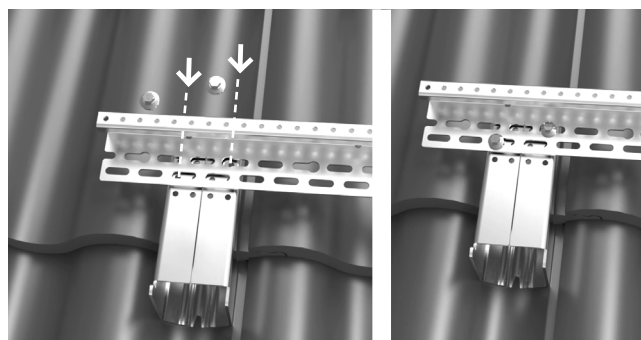

Efter metod 1 eller 2

1.

2.

3.

4.

5.

6.

7.

8.