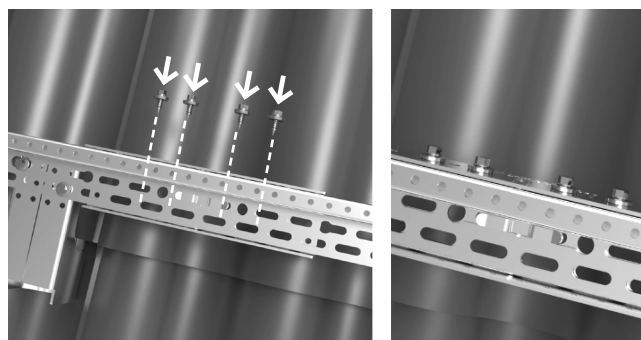

Efter metod 1 eller 2

1.

2.

3.

4.

5.

6.

7.

8.