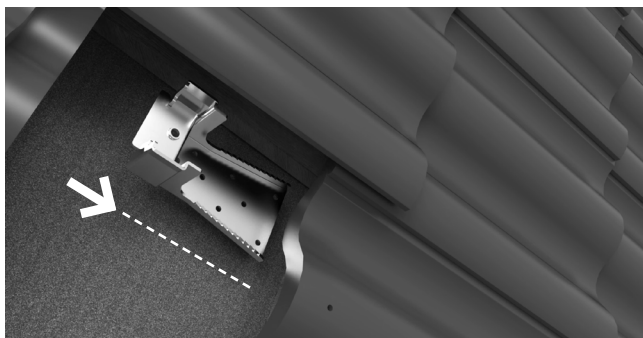

Metod 2

1.

2.

3.

4.

5.

6.

7.