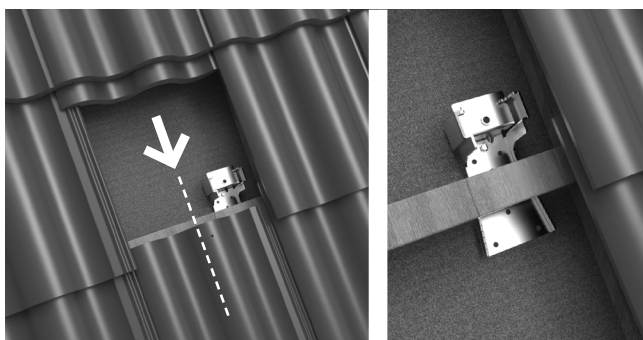

Metod 2

1.

2.

3.

4.

5.

6.

7.