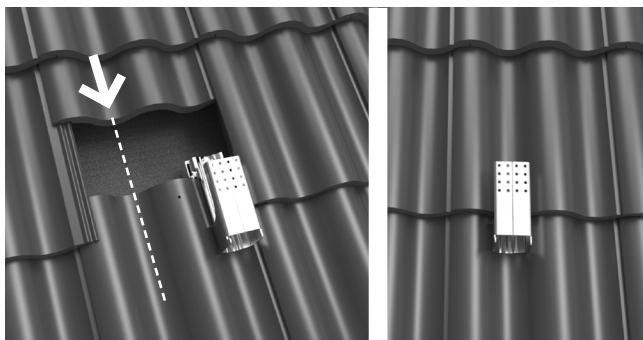

Metod 2

1.

2.

3.

4.

5.

6.

7.