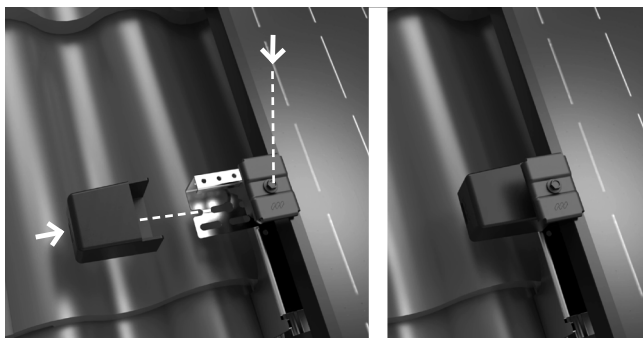

Efter metod 1 eller 2

9.