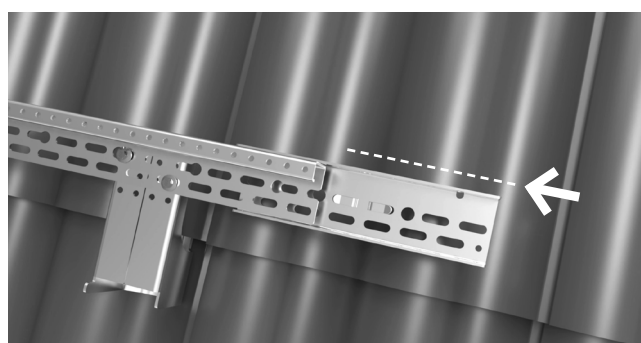

Efter metod 1 eller 2

1.

2.

3.

4.

5.

6.

7.

8.