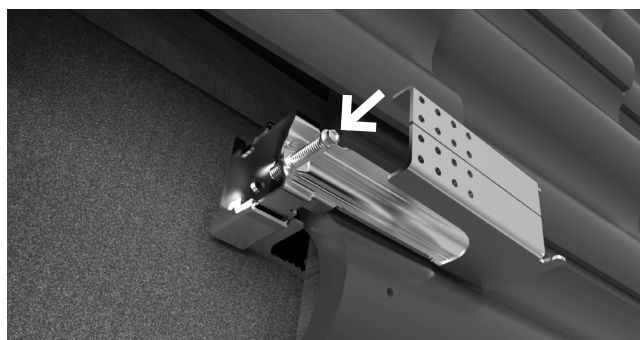

Metod 2

1.

2.

3.

4.

5.

6.

7.