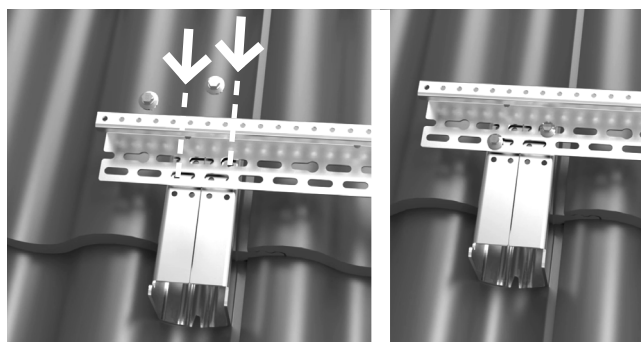

Art no 1308 – NM Hex 8 Socket

Art no 50320500 – NM Wood Screw

Art no 63191000 – NM Screw

1.

2.

3.

4.

5.