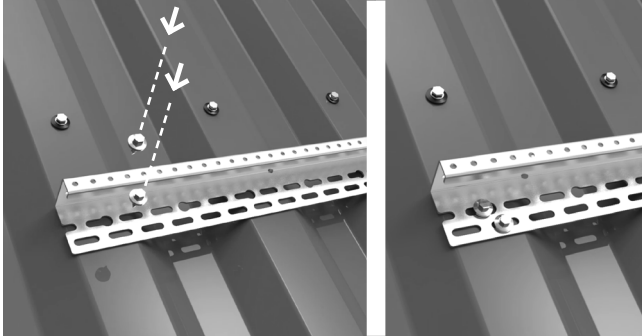

NM Plåttak

Mounting kit

Art no 1916 – NM Hyper Rail Silver

Art no 1919 – NM Hyper Joint Rail Silver

Art no 3121 – NM Hyper Mid/End Clamp Silver (Black)

Art no 2818 – NM Hyper End Cap Silver (Black)

Art no 1308 – NM Hex 8 Socket

Art no 63191000 – NM Screw

1.

2.

3.

4.

5.

6.

7.