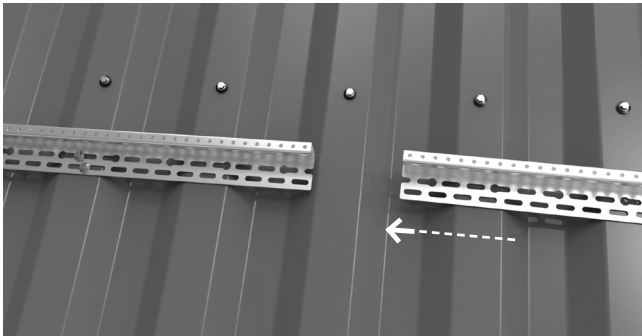

NM Plåttak

Mounting kit

Art no 1916 – NM Hyper Rail Silver

Art no 1919 – NM Hyper Joint Rail Silver

Art no 3121 – NM Hyper Mid/End Clamp Silver (Black)

Art no 2818 – NM Hyper End Cap Silver (Black)

Art no 1308 – NM Hex 8 Socket

Art no 63191000 – NM Screw

1.

2.

3.

4.

5.

6.

7.